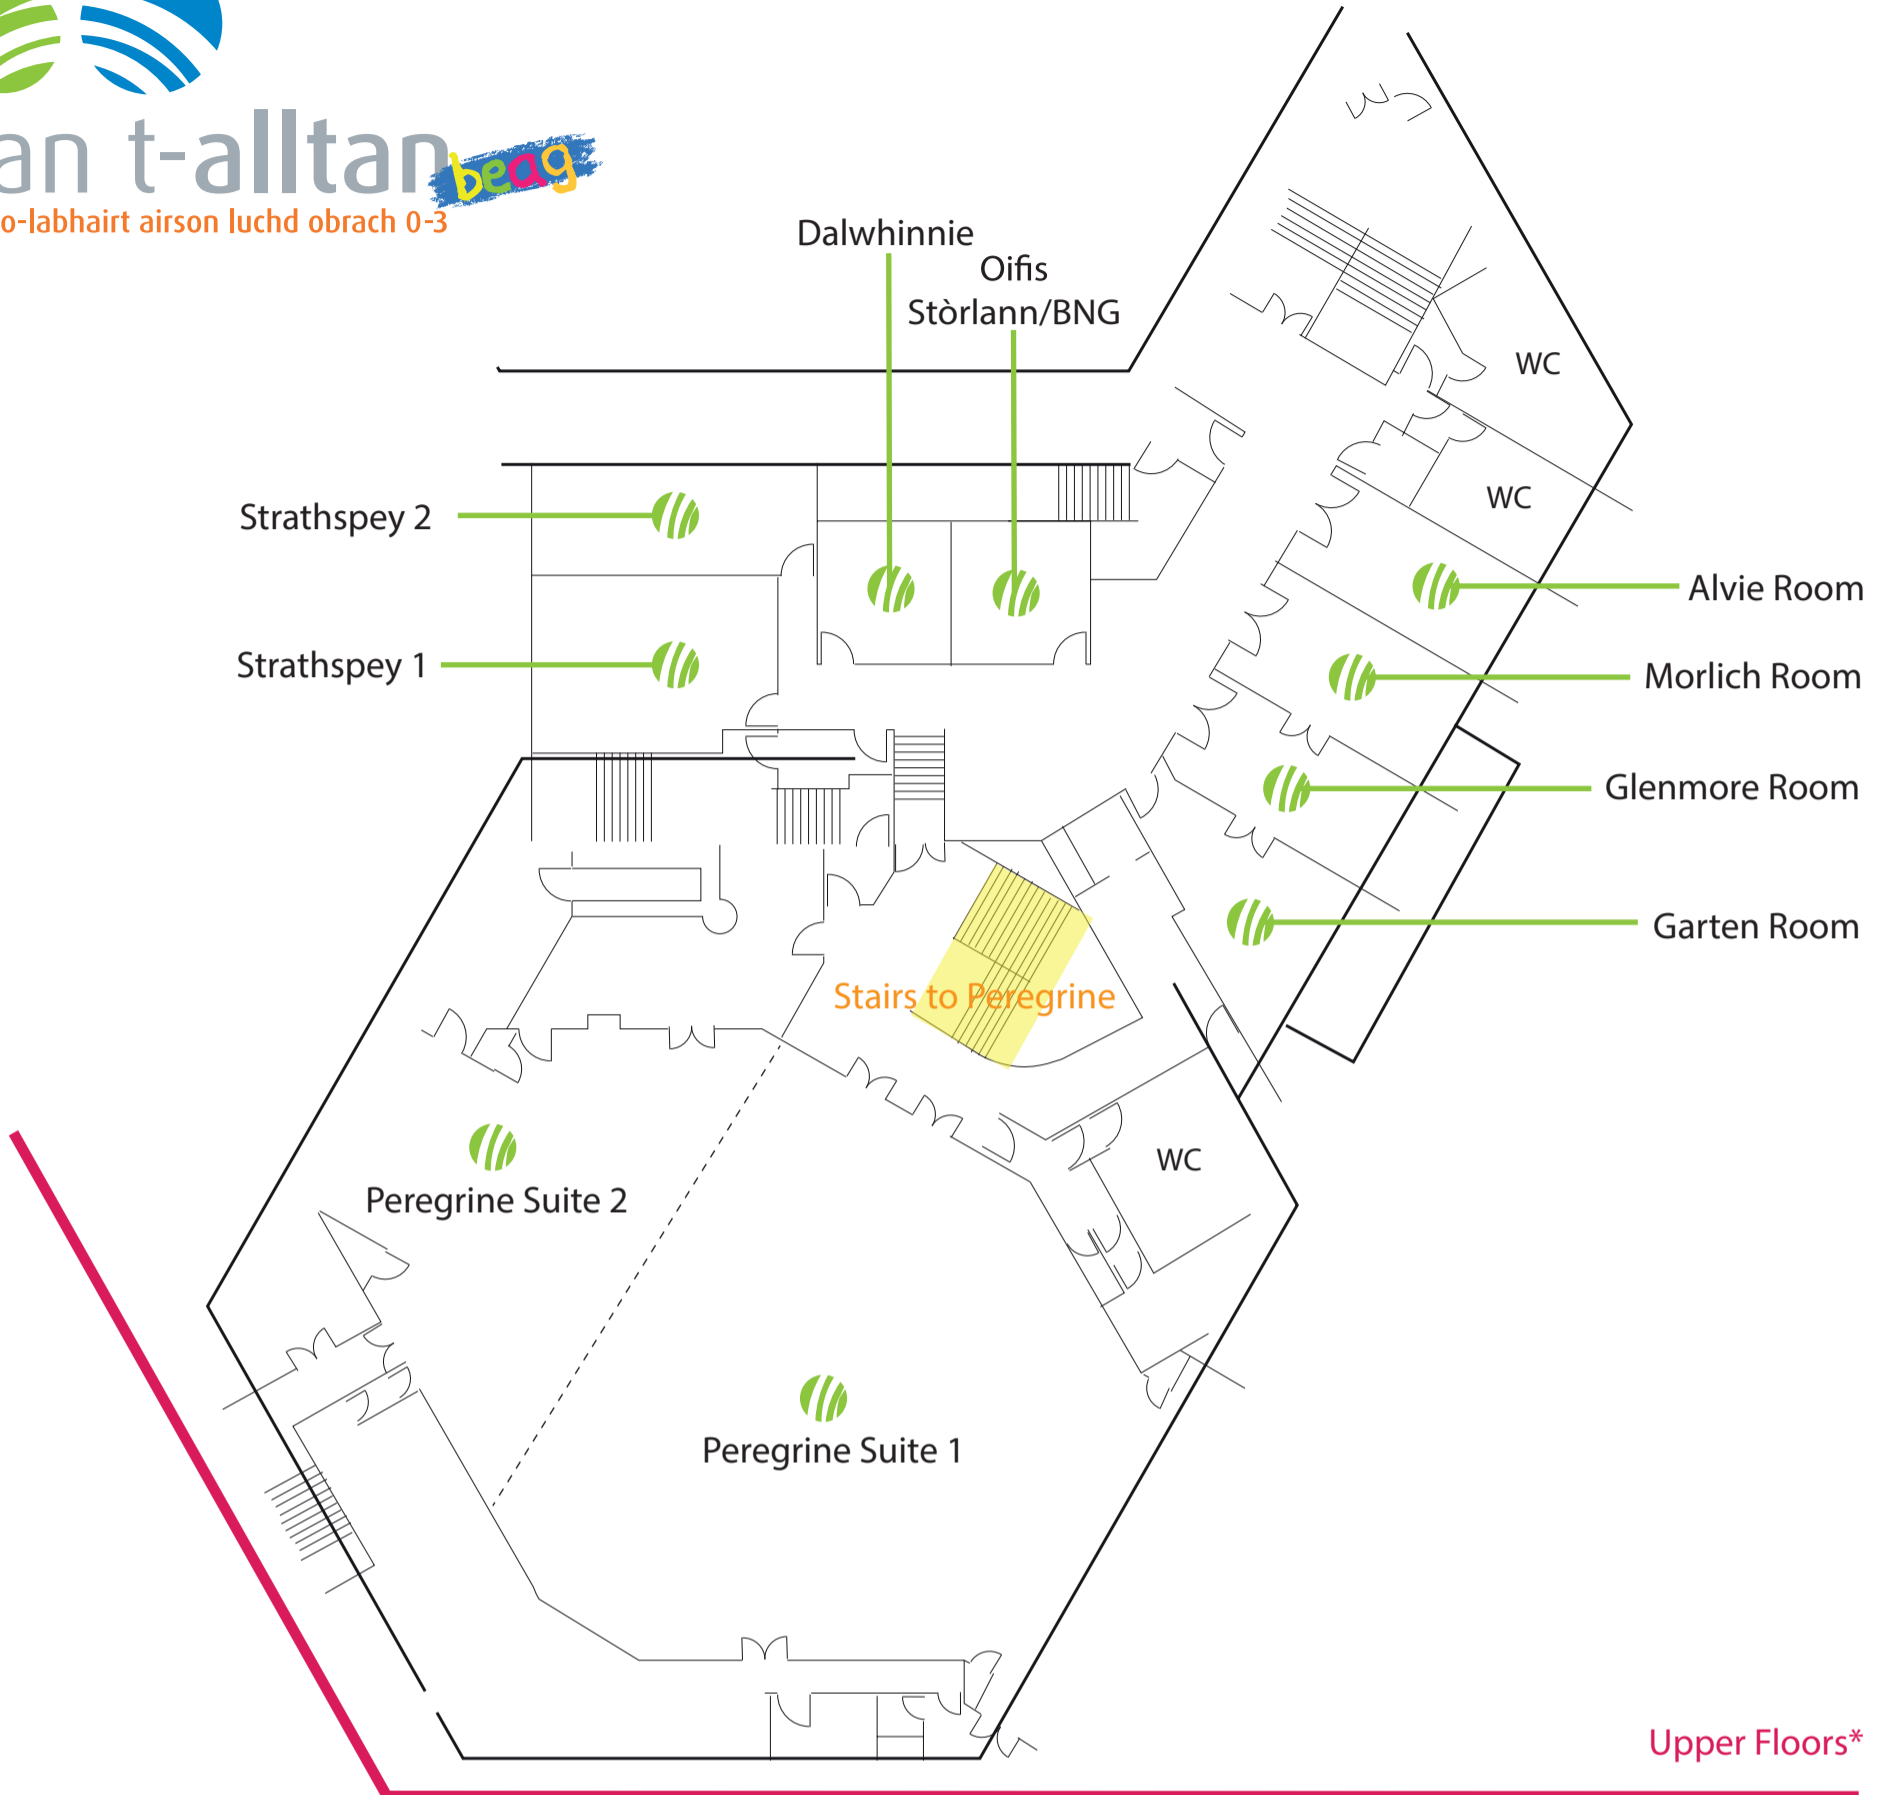

### CONFERENCE FACILITIES

- 1. Skye Suite
- 5. Main Conference Centre
- 11. Four Seasons Suite
- 11. Grantown Suite

### RESTAURANTS

- 1. Aspects Restaurant
- 5. Highland Food Court
- 9. Dalfaber Country Club
- 11. Four Seasons Restaurant

### LEISURE

- 2. Spey Valley Leisure
- 3. Children's Play Park
- 5. Spey Valley Cinema
- 6. Car Parking
- 8. Aviemore Railway Station
- 9. Spey Valley Golf Course
- 9. Dalfaber Golf & Country Club
- 10. Craigellachie Nature Resrve
- 13. Spey Valley Shopping