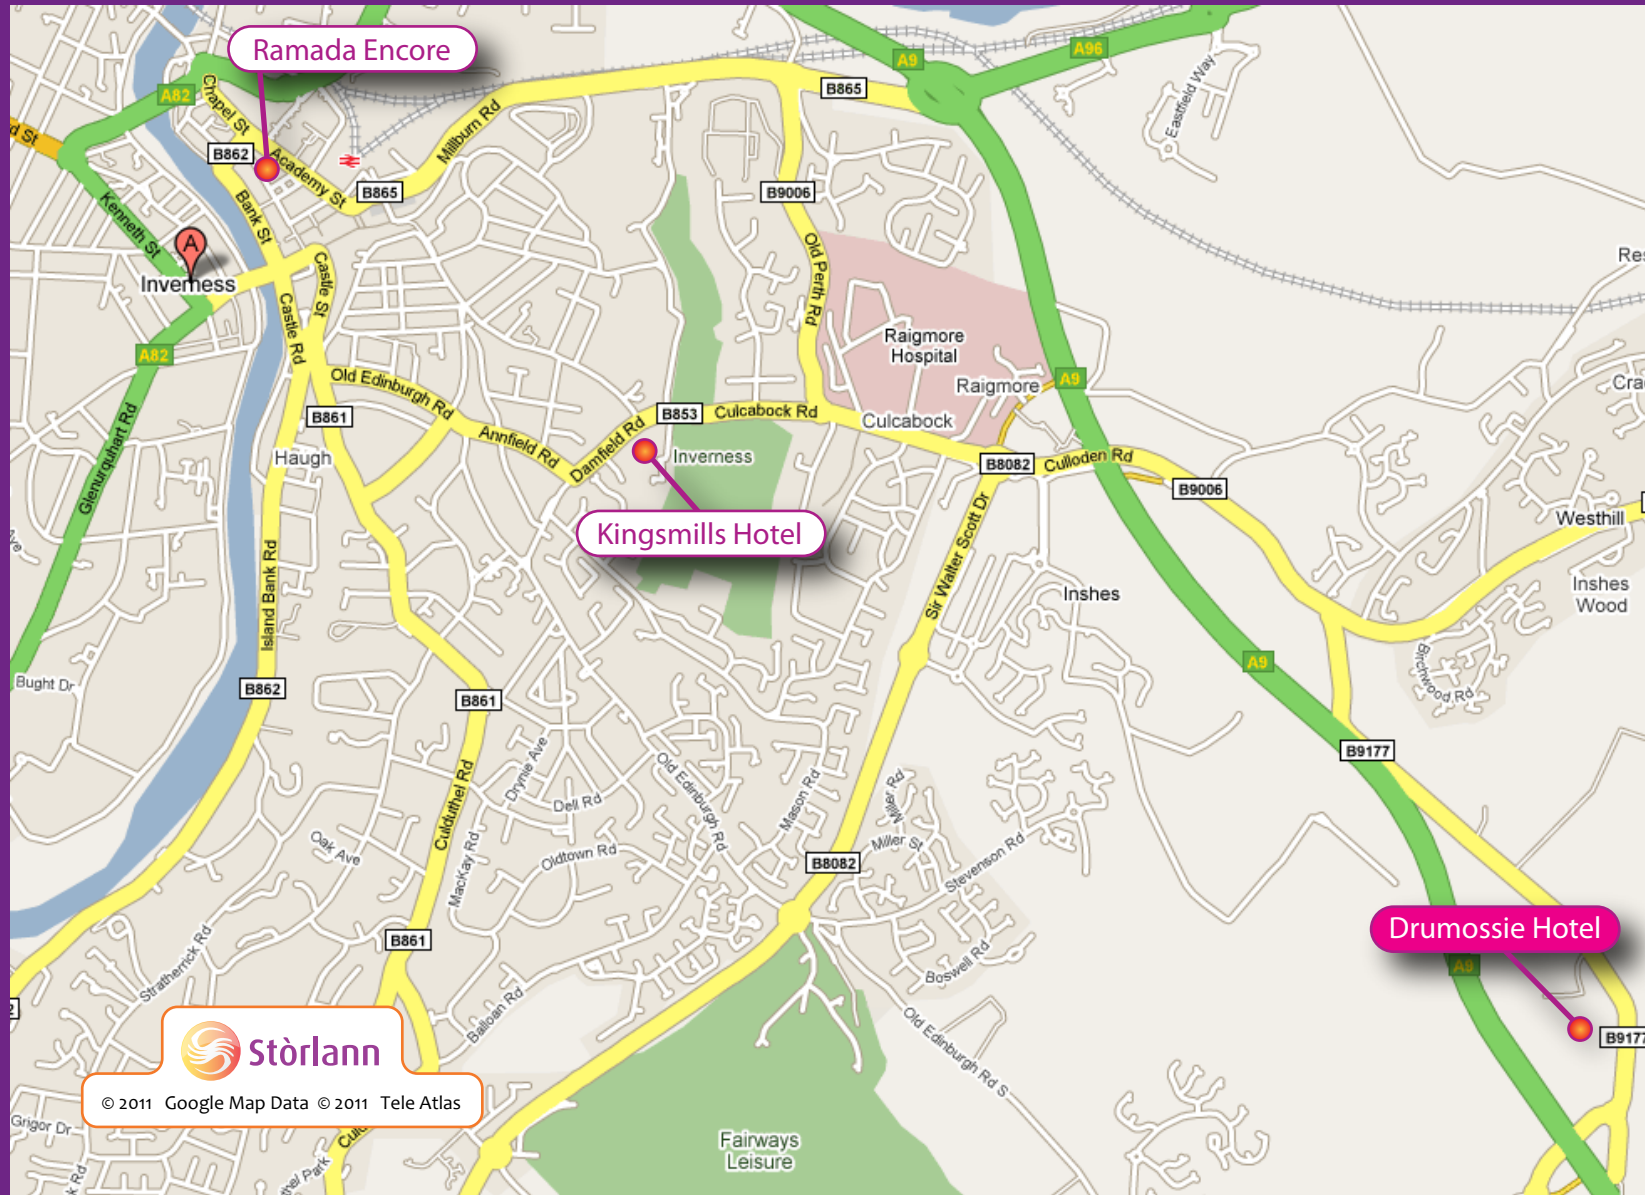

## Hotel and Conference Location

### Conference Location (Drumossie Hotel)

- By Road - Approaching from South**
- Exit from the A9, after the Tourist Information Centre, at the junction for Milton of Leys
  - Follow road round to round-about
  - Take the 2nd exit off the round-about and follow road which takes you back under the A9
  - Take the 1st exit off the round-about and follow road down hill
  - Drumossie Hotel is on the left

- By Road - Approaching from North**
- Follow signs for the A9 to Perth
  - Exit the A9 at the junction for Milton of Leys
  - Follow road round to round-about
  - Take 2nd exit off the round-about and follow road down hill
  - Drumossie Hotel is on the left