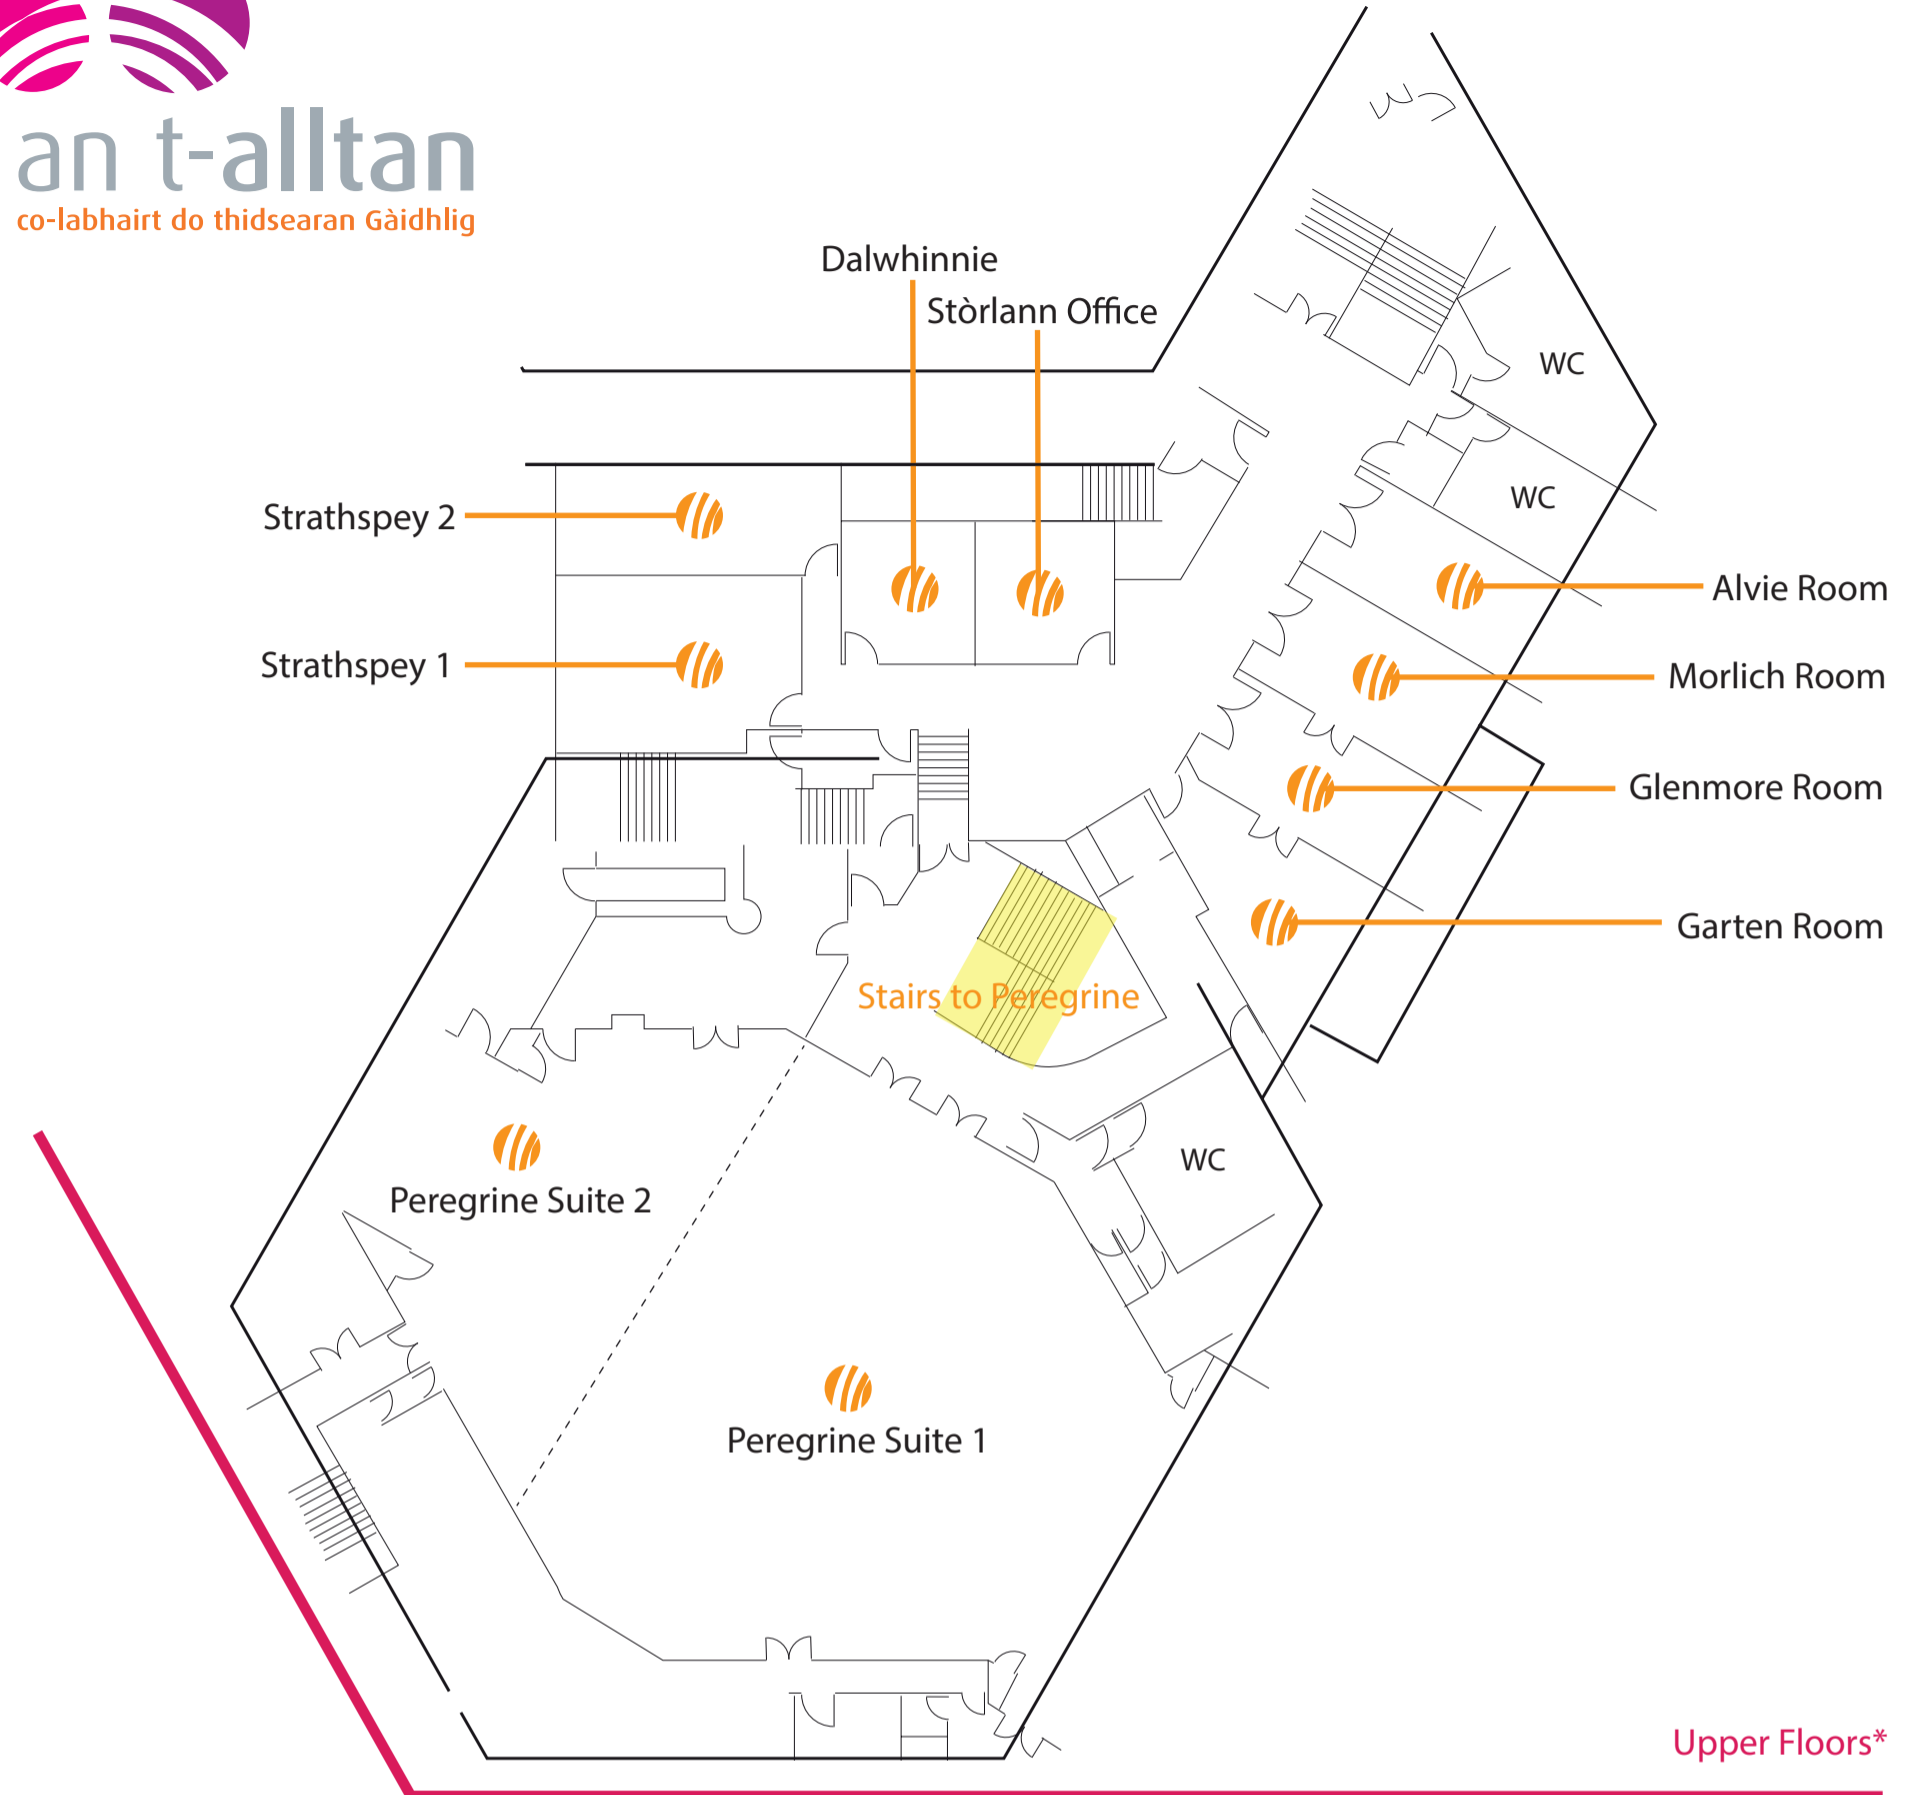

ACCOMMODATION

- 1. Macdonald Highlands Hotel
- 4. MacDonald Woodland Lodges
- 7. MacDonald Aviemore Hotel
- 11. MacDonald Strathspey Hotel
- 12. MacDonald Morlich Hotel

CONFERENCE FACILITIES

- 1. Skye Suite
- 5. Main Conference Centre
- 7. MacDonald Aviemore Hotel

RESTAURANTS

- 12. Giovanni's
- 13. Spey Valley Carvery & Sports Bar

LEISURE

- 2. Spey Valley Leisure
- 3. Children's Play Park
- 5. Spey Valley Cinema
- 6. Car Parking
- 8. Aviemore Railway Station
- 9. Spey Valley Golf Course
- 9. Dalfaber Golf & Country Club
- 10. Craigellachie Nature Res
- 13. Spey Valley Shopping

1

Upper Floors*

Ground Floor *

* Not to scale

Conference Centre Floor Plan